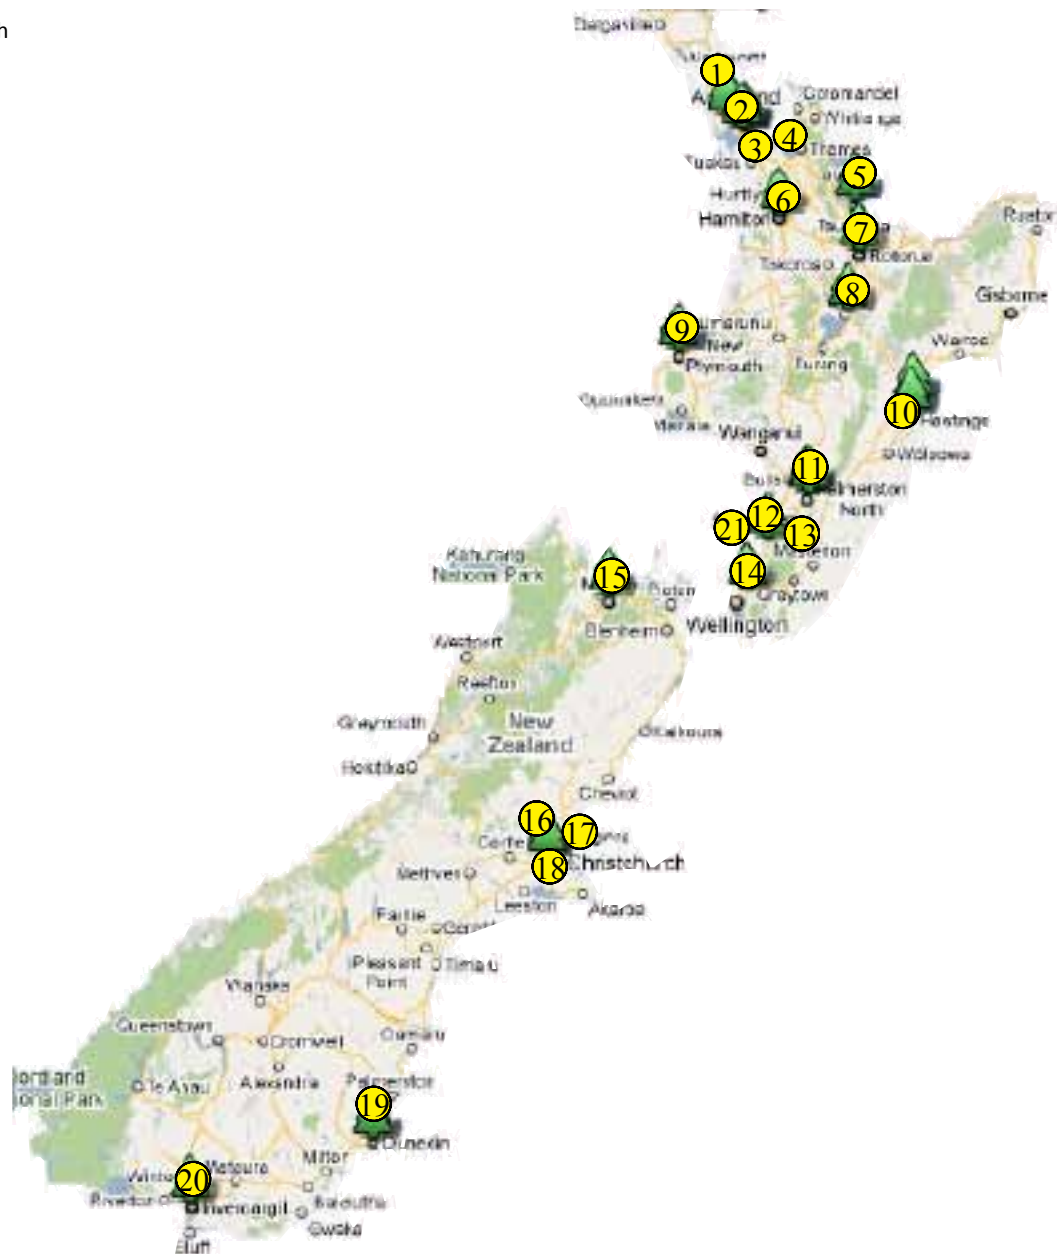

New Zealand Distributors

12 Packaging House Palmerston North
06 356 2885

13 Paulmac Palmerston North
06 3553031

14 Packaging House Lower Hutt
04 570 5300

15 Packaging House Port Nelson
03 5488392

16 Ashbec Trading Phillipstown
03 384 4831

17 Packaging House Sockburn
03 3433244

18 Packaging House Christchurch
03 343 3244

19 Packaging House Dunedin
03 455 6124

20 Packaging House Invercargill
03 455 5690

21 Ayrpak Otaki
06 3646609

1 Expresspak Avondale
09 820 9900

2 BCS Food Pak Puhinui
09 277 0104

3 Packaging House Wiri
0800 722 566

4 Packaging House Frankton
07 843 2555

5 Packaging House Omanu Tauranga
07 572 9718

6 Packaging House Hamilton West
07 843 2555

7 Packaging House Rotura
07 348 8164

8 Jasco Distributing Taupo
07 377 2920

9 Pack Centre New Plymouth
06 7695651

10 Packaging House Hastings
07 348 8164

11 Baypak Distributing Onekawa Napier
06 8430981